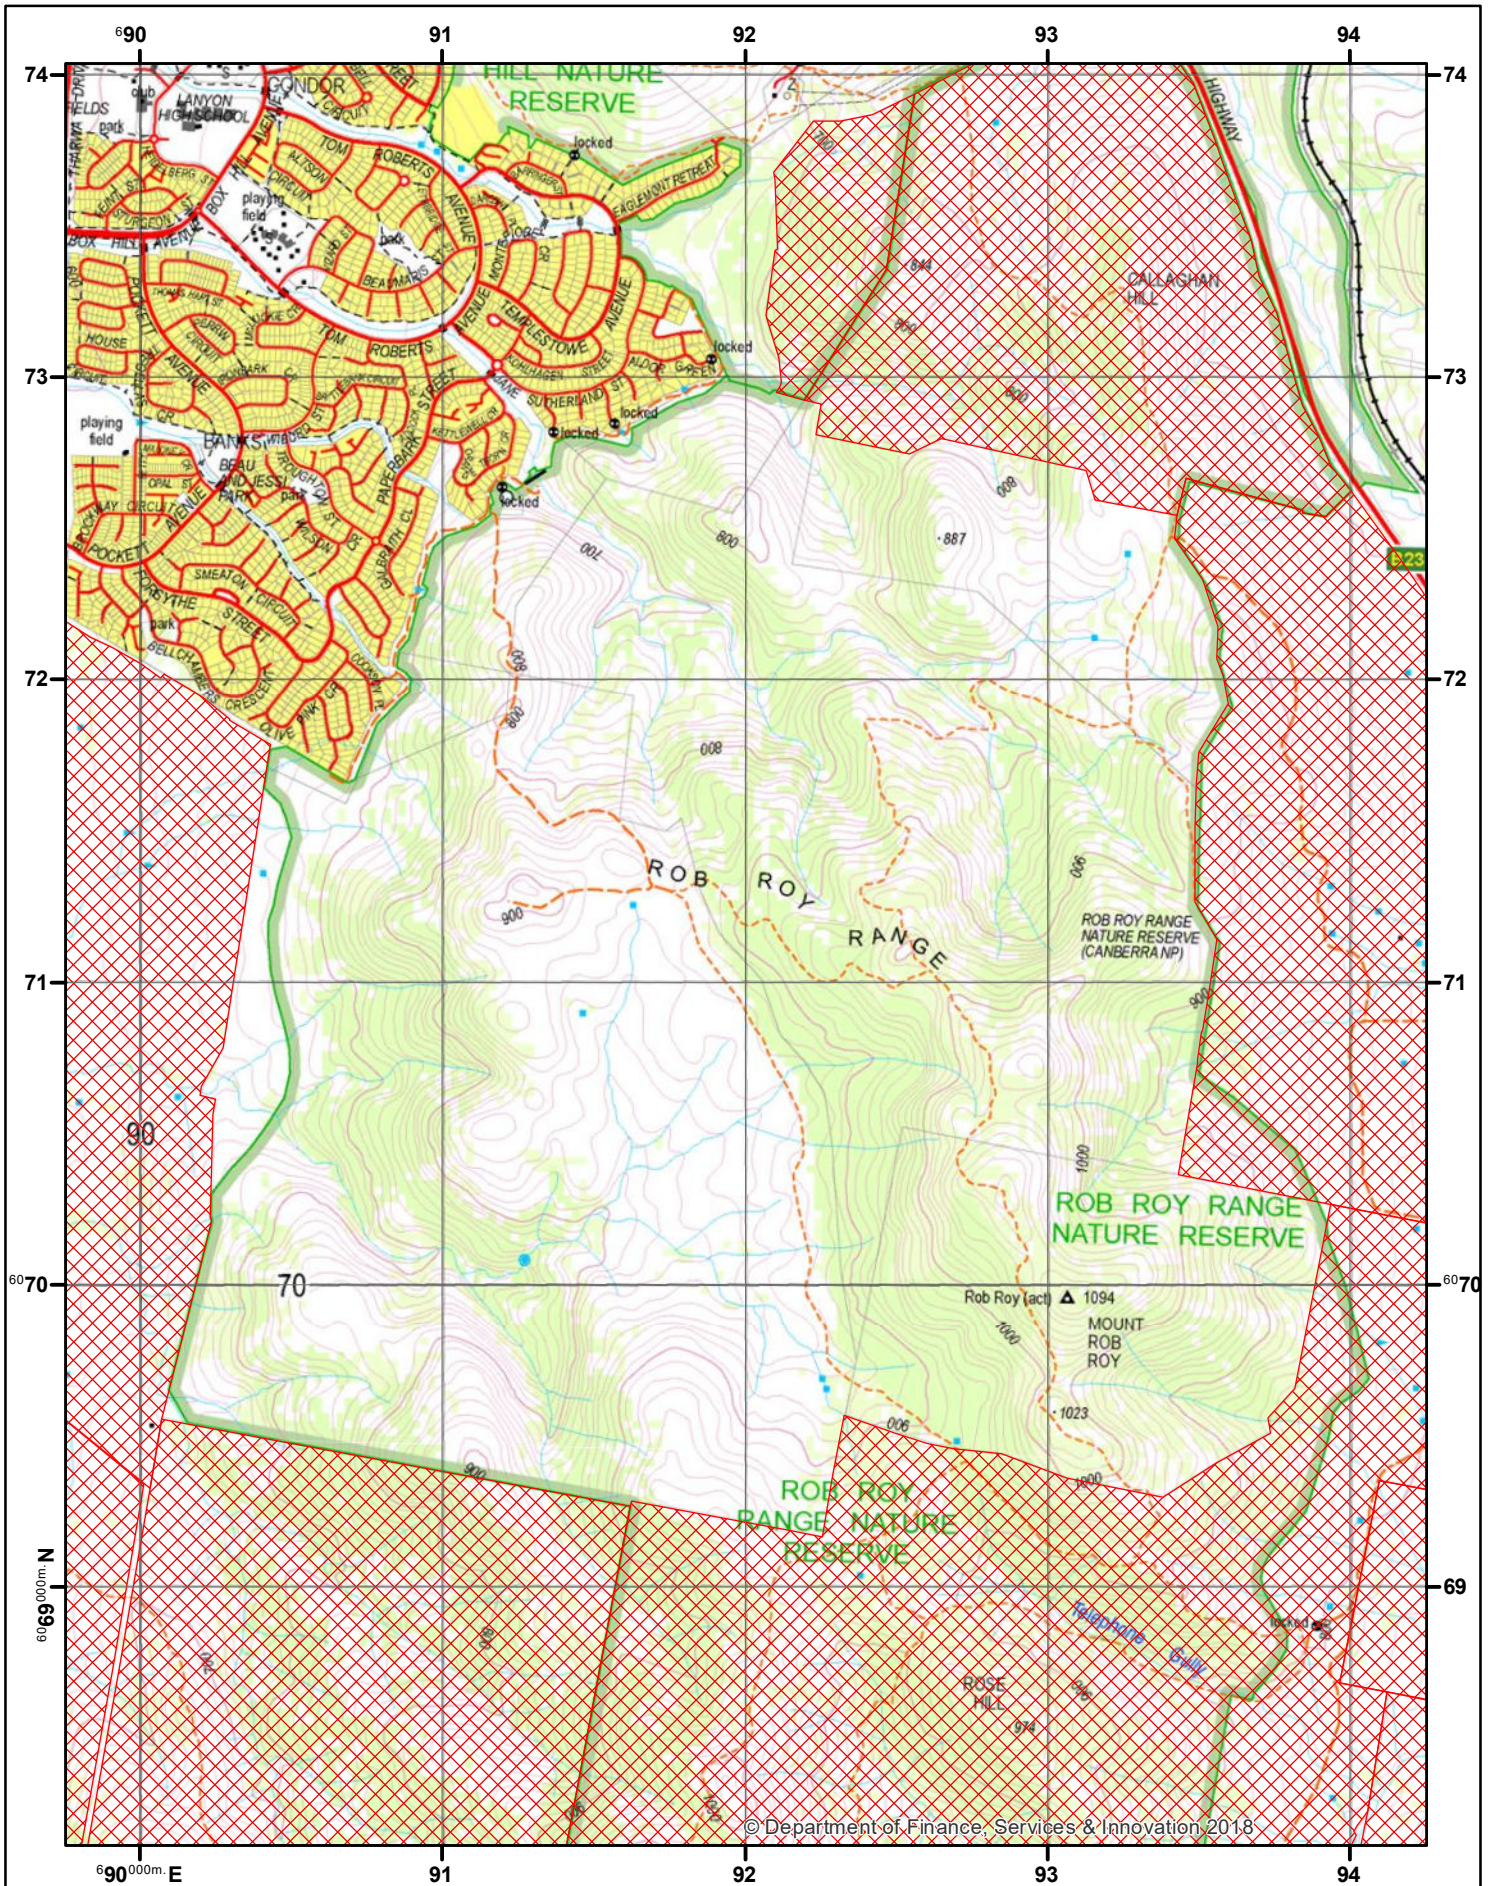

# Rob Roy Nature Reserve - North Block

© Department of Finance, Services & Innovation 2018

## Legend

 Private Land

Georeferenced PDF  
GDA94 MGA Zone 55  
1000m grid